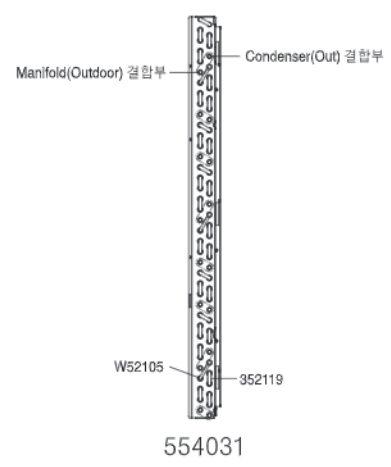

Mechanical Parts and Panels

U4 chassis, ARUN030GSS0/ARUN040GSS0

When you service "4948A20011G/MGC53382901" in below models, you have to see the service bulletin.
 Service Bulletin No. : DMZ202100012-01

● 열교환기 구성 품목

Description	SVC Loc	Qty
Tube Assembly,Manifold(Outdoor)	552115	1
Tube Assembly,Condenser(Out)	552113	1
Condenser Assembly,Bending	554031	1
Tube Assembly,Return Bending	352119	27
Tube,Return Bending	W52105	3

Cycle Parts

■ U4 chassis, ARUN030GSS0/ARUN040GSS0

* When you order compressor (554160)SVC part, Butyl(W54102) has to be ordered together. And attach butyl to compressor like the picture.

Description	Loc.No	Harness Location	Housing Color
Harness. Multi	W6631	Power Cable (Inv. PCB ↔ Comp)	-