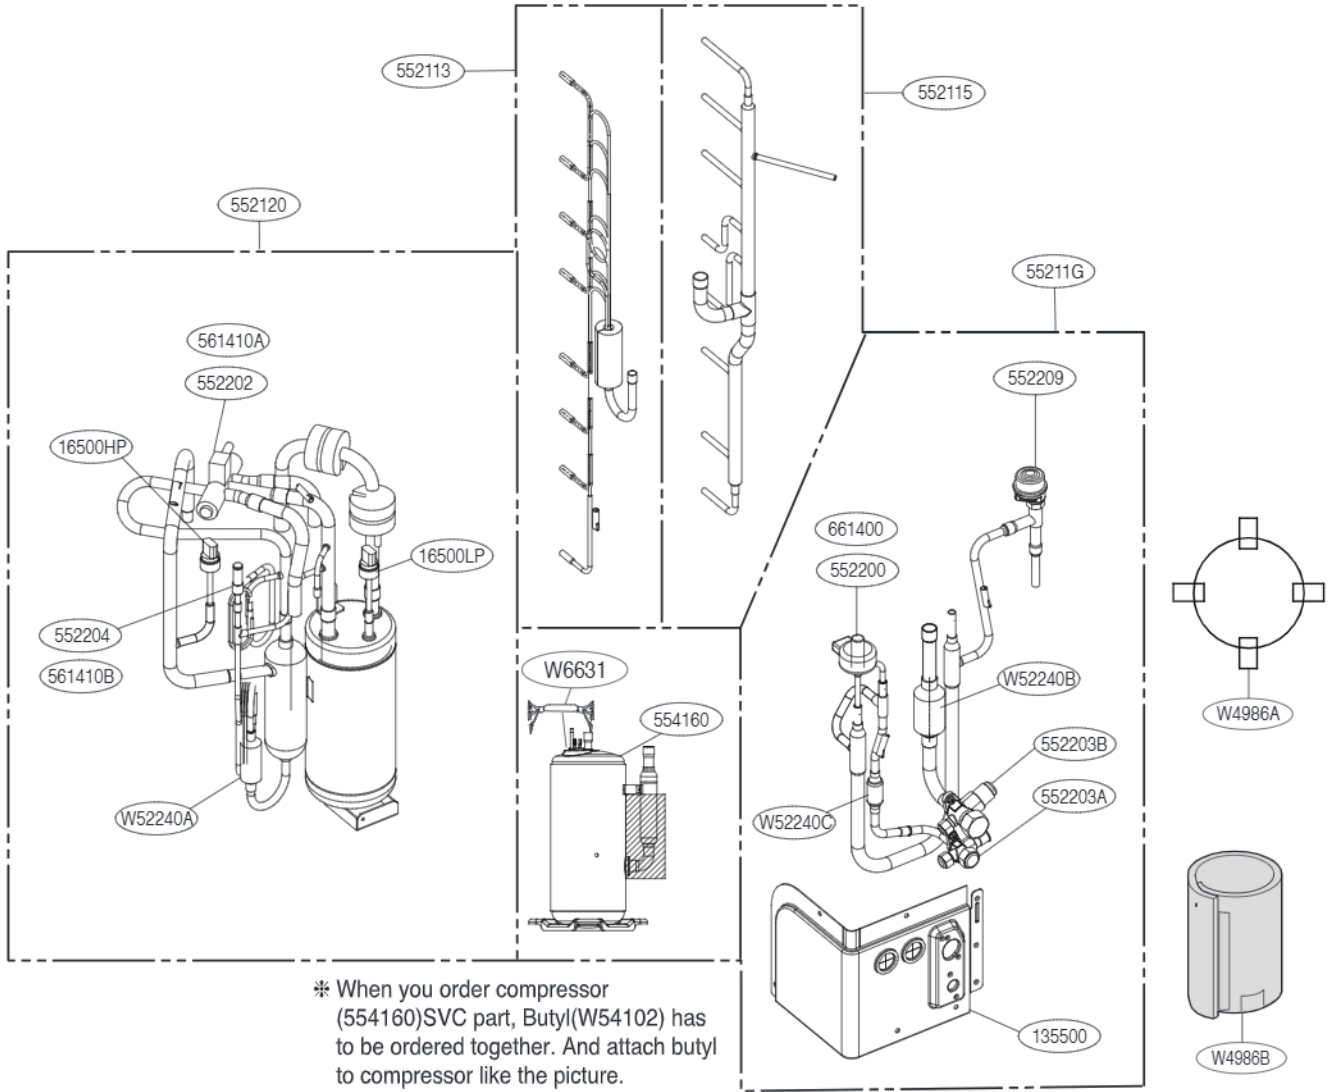

Control Box

■ U4 chassis, ARUN030GSS0/ARUN040GSS0

SVC Location	Applied	Housing color
263230A	Air temperature sensor	Green
263230B	Suction pipe + hex + discharge pipe	Violet
263230C	Subcool out pipe + liquid pipe	Yellow

Mechanical Parts and Panels

U4 chassis, ARUN030GSS0/ARUN040GSS0

When you service "4948A20011G/MGC53382901" in below models, you have to see the service bulletin.
 Service Bulletin No. : DMZ202100012-01

● 열교환기 구성 품목

Description	SVC Loc	Qty
Tube Assembly,Manifold(Outdoor)	552115	1
Tube Assembly,Condenser(Out)	552113	1
Condenser Assembly,Bending	554031	1
Tube Assembly,Return Bending	352119	27
Tube,Return Bending	W52105	3

Cycle Parts

■ U4 chassis, ARUN030GSS0/ARUN040GSS0

* When you order compressor (554160)SVC part, Butyl(W54102) has to be ordered together. And attach butyl to compressor like the picture.

Description	Loc.No	Harness Location	Housing Color
Harness. Multi	W6631	Power Cable (Inv. PCB ↔ Comp)	-