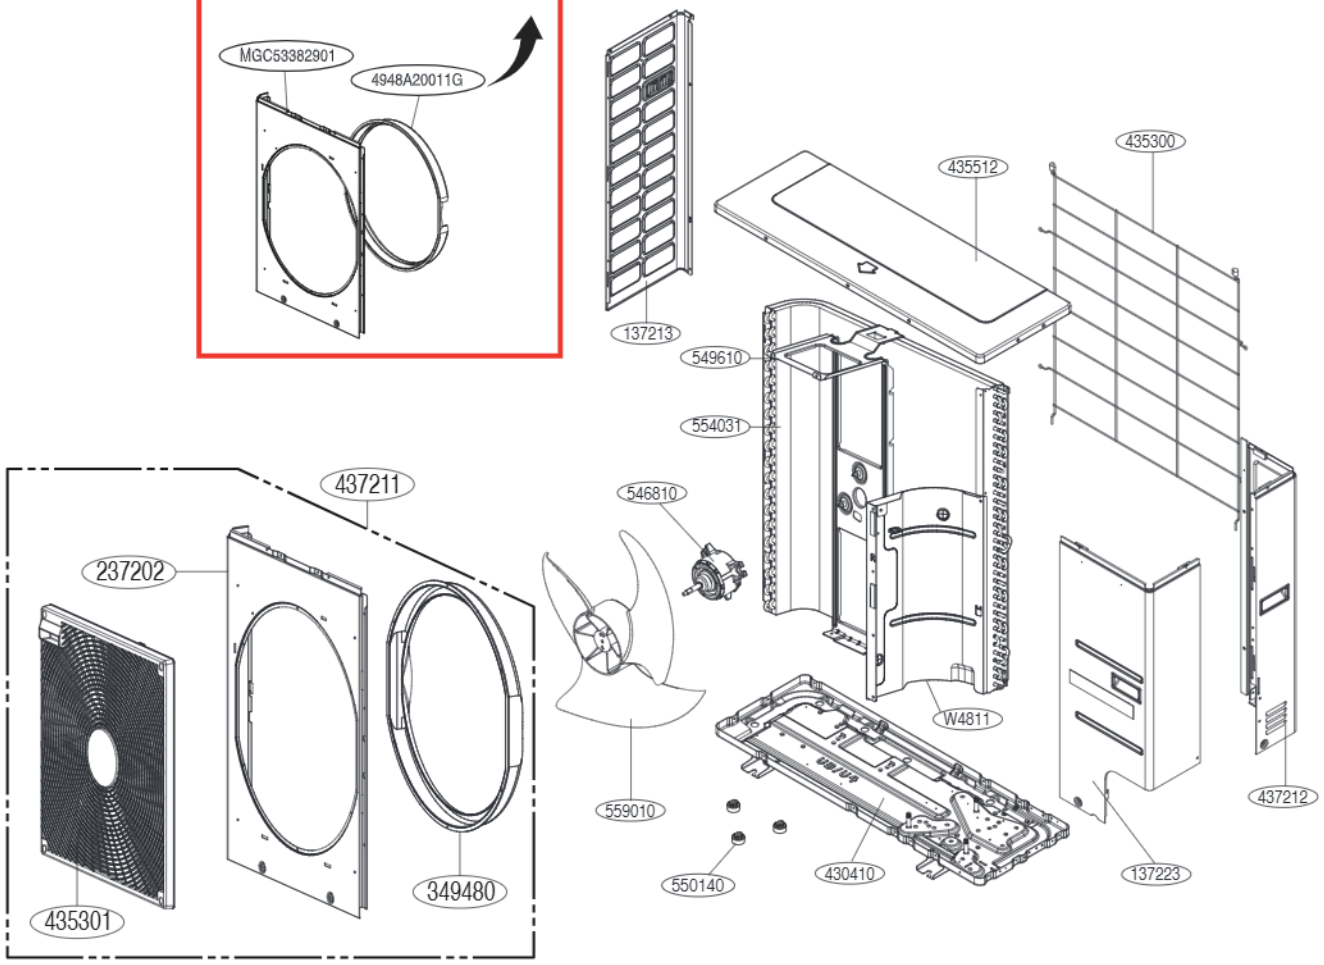

Control Box

■ U4 chassis, ARUN030GSS0/ARUN040GSS0

SVC Location	Applied	Housing color
263230A	Air temperature sensor	Green
263230B	Suction pipe + hex + discharge pipe	Violet
263230C	Subcool out pipe + liquid pipe	Yellow

Mechanical Parts and Panels

U4 chassis, ARUN030GSS0/ARUN040GSS0

When you service "4948A20011G/MGC53382901" in below models, you have to see the service bulletin.
 Service Bulletin No. : DMZ202100012-01

● 열교환기 구성 품목

Description	SVC Loc	Qty
Tube Assembly,Manifold(Outdoor)	552115	1
Tube Assembly,Condenser(Out)	552113	1
Condenser Assembly,Bending	554031	1
Tube Assembly,Return Bending	352119	27
Tube,Return Bending	W52105	3

Cycle Parts

■ U4 chassis, ARUN030GSS0/ARUN040GSS0

* When you order compressor (554160)SVC part, Butyl(W54102) has to be ordered together. And attach butyl to compressor like the picture.

Description	Loc.No	Harness Location	Housing Color
Harness. Multi	W6631	Power Cable (Inv. PCB ↔ Comp)	-