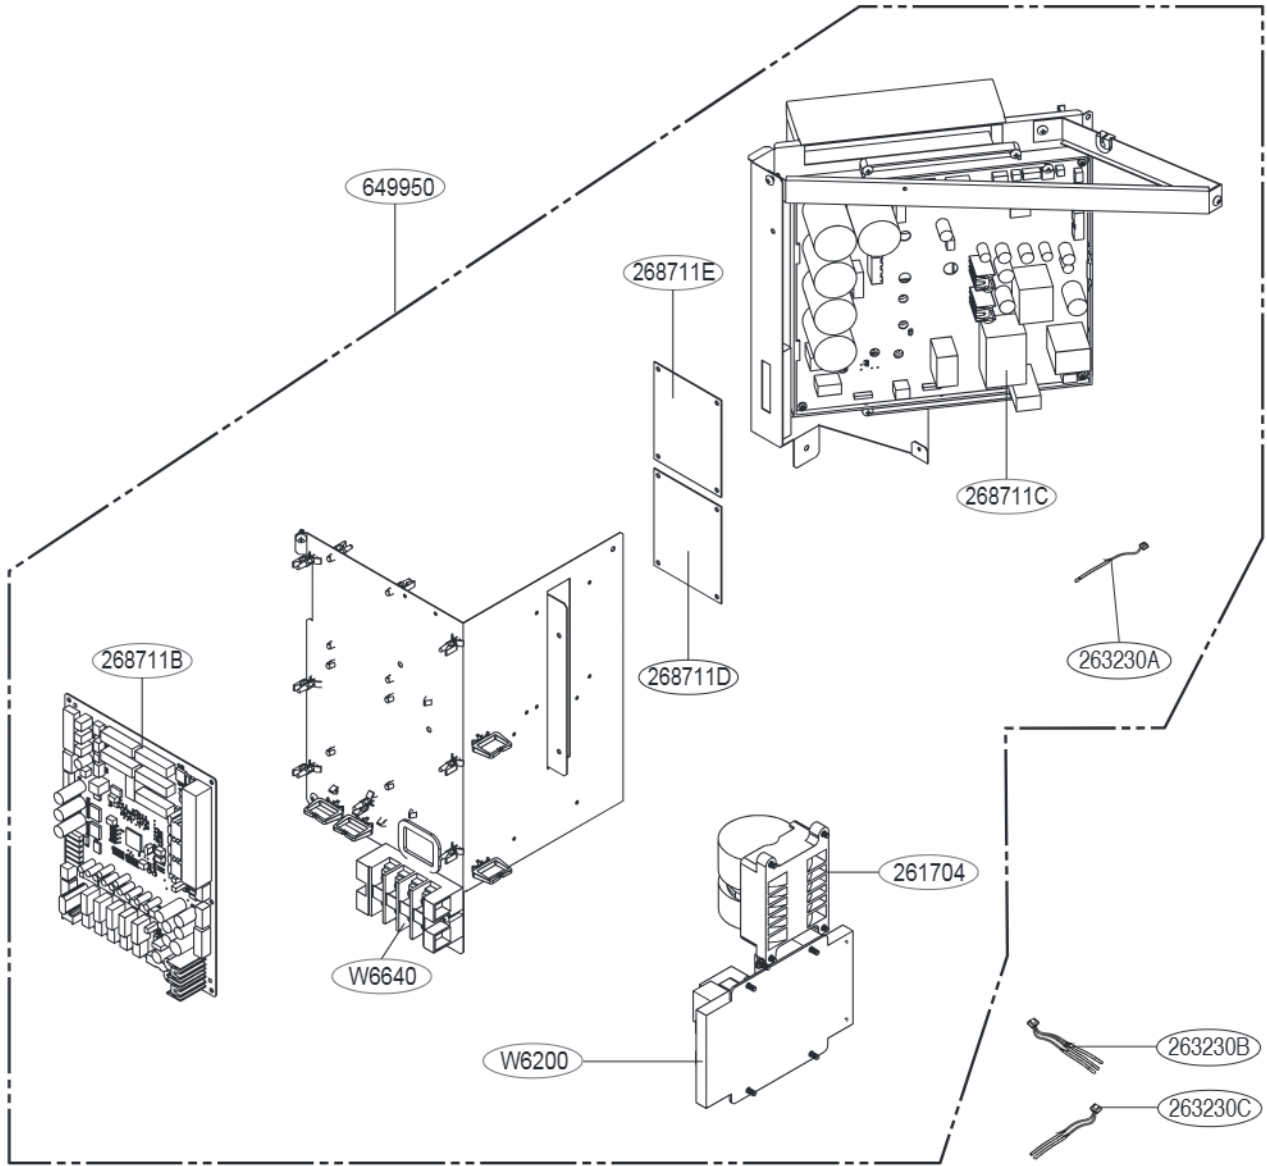

Control Box

■ U4 chassis, ARUN030GSS0/ARUN040GSS0

SVC Location	Applied	Housing color
263230A	Air temperature sensor	Green
263230B	Suction pipe + hex + discharge pipe	Violet
263230C	Subcool out pipe + liquid pipe	Yellow

Mechanical Parts and Panels

U4 chassis, ARUN030GSS0/ARUN040GSS0

When you service "4948A20011G/MGC53382901" in below models, you have to see the service bulletin.
 Service Bulletin No. : DMZ202100012-01

● 열교환기 구성 품목

Description	SVC Loc	Qty
Tube Assembly,Manifold(Outdoor)	552115	1
Tube Assembly,Condenser(Out)	552113	1
Condenser Assembly,Bending	554031	1
Tube Assembly,Return Bending	352119	27
Tube,Return Bending	W52105	3

Cycle Parts

■ U4 chassis, ARUN030GSS0/ARUN040GSS0

* When you order compressor (554160)SVC part, Butyl(W54102) has to be ordered together. And attach butyl to compressor like the picture.

Description	Loc.No	Harness Location	Housing Color
Harness. Multi	W6631	Power Cable (Inv. PCB ↔ Comp)	-